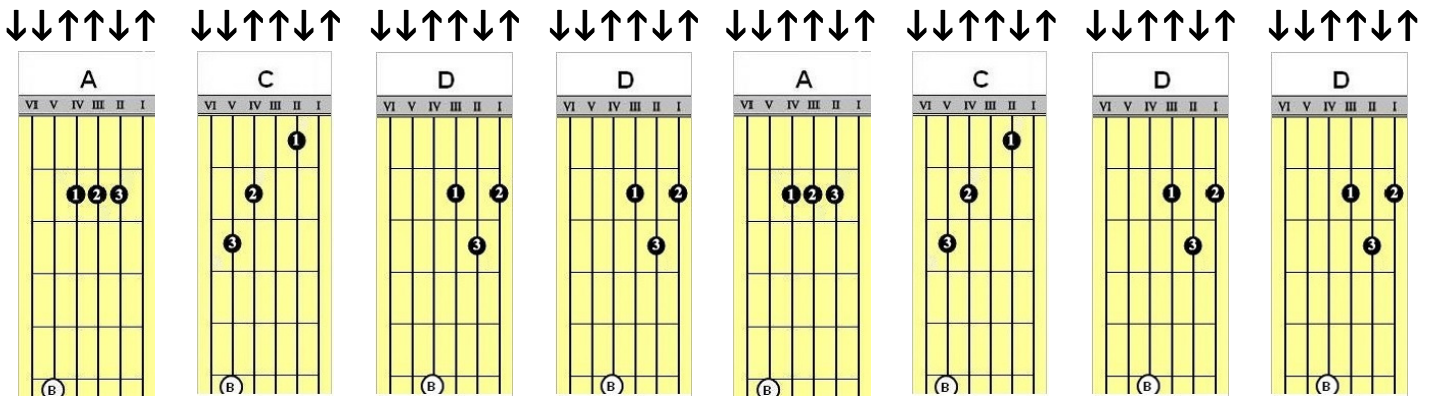

SWEET CHILD O' MINE

Words And Music By: Axl Rose, Slash and Izzy Stradlin

STEP 2

Just strum along with your right hand

INTRO

Two rows of guitar chord diagrams for the intro. Each diagram shows a guitar fretboard with strings VI, V, IV, III, II, I labeled at the top. The first row contains chords D, D, C, C, G, G, D, D. The second row contains chords D, D, C, C, G, G, D, D. Fingering numbers 1-5 are shown on the strings. A downward arrow is above each diagram.

Strum with your right hand in the pattern shown

A row of guitar chord diagrams for the strumming pattern. Above the diagrams are strumming arrows: ↓ ↓ ↑ ↑ ↓ ↓ ↑. The diagrams show chords D, D, C, C, G, G, D, D with fingering numbers 1-5. A circled 'B' is at the bottom of each diagram.

1. VERSE

CHORUS

2. VERSE

CHORUS

↓ ↓ ↑ ↑ ↓ ↓ ↑ ↑ ↓ ↓ ↑ ↑ ↓ ↓ ↑ ↑ ↓ ↓ ↑ ↑ ↓ ↓ ↑ ↑ ↓ ↓ ↑ ↑ ↓ ↓ ↑ ↑ ↓ ↓ ↑ ↑ ↓ ↓ ↑ ↑ ↓ ↓ ↑ ↑ ↓ ↓ ↑ ↑ ↓ ↓ ↑ ↑ ↓ ↓ ↑ ↑ ↓ ↓ ↑ ↑ ↓ ↓ ↑ ↑

D D C C G G D D

CHORUS

↓ ↓ ↑ ↑ ↓ ↓ ↑ ↑ ↓ ↓ ↑ ↑ ↓ ↓ ↑ ↑ ↓ ↓ ↑ ↑ ↓ ↓ ↑ ↑ ↓ ↓ ↑ ↑ ↓ ↓ ↑ ↑ ↓ ↓ ↑ ↑ ↓ ↓ ↑ ↑ ↓ ↓ ↑ ↑ ↓ ↓ ↑ ↑ ↓ ↓ ↑ ↑ ↓ ↓ ↑ ↑ ↓ ↓ ↑ ↑ ↓ ↓ ↑ ↑

A C D D A C D D

↓ ↓ ↑ ↑ ↓ ↓ ↑ ↑ ↓ ↓ ↑ ↑ ↓ ↓ ↑ ↑ ↓ ↓ ↑ ↑ ↓ ↓ ↑ ↑ ↓ ↓ ↑ ↑ ↓ ↓ ↑ ↑ ↓ ↓ ↑ ↑ ↓ ↓ ↑ ↑ ↓ ↓ ↑ ↑ ↓ ↓ ↑ ↑ ↓ ↓ ↑ ↑ ↓ ↓ ↑ ↑ ↓ ↓ ↑ ↑ ↓ ↓ ↑ ↑

A C D D A C D D

SOLO

↓ ↓ ↑ ↑ ↓ ↓ ↑ ↑ ↓ ↓ ↑ ↑ ↓ ↓ ↑ ↑ ↓ ↓ ↑ ↑ ↓ ↓ ↑ ↑ ↓ ↓ ↑ ↑ ↓ ↓ ↑ ↑ ↓ ↓ ↑ ↑ ↓ ↓ ↑ ↑ ↓ ↓ ↑ ↑ ↓ ↓ ↑ ↑ ↓ ↓ ↑ ↑ ↓ ↓ ↑ ↑ ↓ ↓ ↑ ↑ ↓ ↓ ↑ ↑