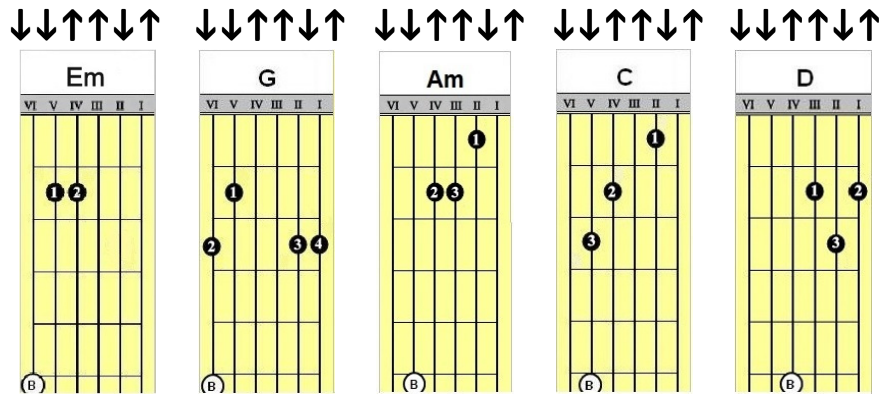

SWEET CHILD O' MINE

Words And Music By: Axl Rose, Slash and Izzy Stradlin

STEP 2

Just strum along with your right hand

INTRO

Two rows of guitar chord diagrams for the intro. Each diagram shows a guitar fretboard with strings VI, V, IV, III, II, I labeled at the top. The first row contains chords D, D, C, C, G, G, D, D. The second row contains chords D, D, C, C, G, G, D, D. Fingering numbers 1-5 are shown on the strings. A downward arrow is above each diagram.

Strum with your right hand in the pattern shown

A row of guitar chord diagrams for the strumming pattern. Above the diagrams are strumming arrows: ↓ ↓ ↑ ↑ ↓ ↓ ↑. The diagrams show chords D, D, C, C, G, G, D, D with fingering numbers 1-5. A circled 'B' is at the bottom of each diagram.

A C D D A C D D

↓ ↓ ↑ ↑ ↓ ↓ ↑ ↑ ↓ ↓ ↑ ↑ ↓ ↓ ↑ ↑ ↓ ↓ ↑ ↑ ↓ ↓ ↑ ↑ ↓ ↓ ↑ ↑ ↓ ↓ ↑ ↑ ↓ ↓ ↑ ↑ ↓ ↓ ↑ ↑ ↓ ↓ ↑ ↑ ↓ ↓ ↑ ↑ ↓ ↓ ↑ ↑ ↓ ↓ ↑ ↑ ↓ ↓ ↑ ↑ ↓ ↓ ↑ ↑

A C D D A C D D

SOLO

↓ ↓ ↑ ↑ ↓ ↓ ↑ ↑ ↓ ↓ ↑ ↑ ↓ ↓ ↑ ↑ ↓ ↓ ↑ ↑ ↓ ↓ ↑ ↑ ↓ ↓ ↑ ↑ ↓ ↓ ↑ ↑ ↓ ↓ ↑ ↑ ↓ ↓ ↑ ↑ ↓ ↓ ↑ ↑ ↓ ↓ ↑ ↑ ↓ ↓ ↑ ↑ ↓ ↓ ↑ ↑ ↓ ↓ ↑ ↑ ↓ ↓ ↑ ↑

OUTRO

↓ ↓ ↑ ↑ ↓ ↓ ↑ ↑ ↓ ↓ ↑ ↑ ↓ ↓ ↑ ↑ ↓ ↓ ↑ ↑ ↓ ↓ ↑ ↑ ↓ ↓ ↑ ↑ ↓ ↓ ↑ ↑ ↓ ↓ ↑ ↑ ↓ ↓ ↑ ↑

Em G Am C D

↓ ↓ ↑ ↑ ↓ ↓ ↑ ↑ ↓ ↓ ↑ ↑ ↓ ↓ ↑ ↑ ↓ ↓ ↑ ↑ ↓ ↓ ↑ ↑ ↓ ↓ ↑ ↑ ↓ ↓ ↑ ↑ ↓ ↓ ↑ ↑ ↓ ↓ ↑ ↑

Em G Am C D

Sweet Child O' Mine STEP 2