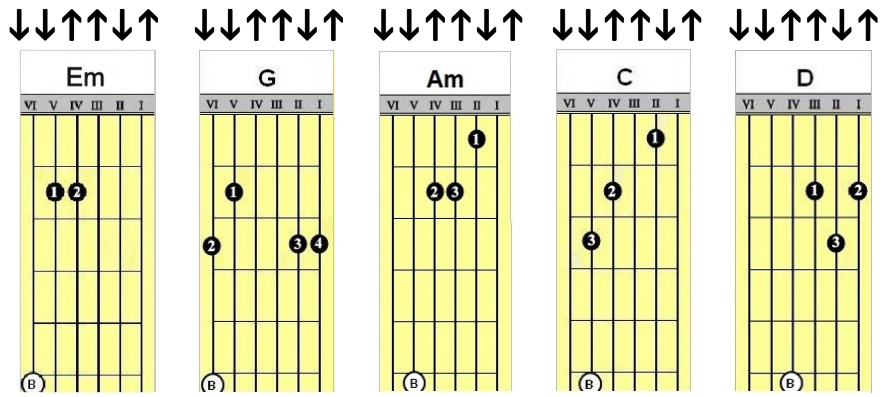

SWEET CHILD O' MINE

Words And Music By: Axl Rose, Slash and Izzy Stradlin

STEP 2

Just strum along with your right hand

INTRO

Two rows of guitar chord diagrams for the intro. Each diagram shows a guitar fretboard with strings VI, V, IV, III, II, I labeled at the top. The first row contains chords D, D, C, C, G, G, D, D. The second row contains chords D, D, C, C, G, G, D, D. Fingering numbers 1-5 are shown on the strings. A downward arrow is above each diagram.

Strum with your right hand in the pattern shown

A row of guitar chord diagrams for the strumming pattern. Above the diagrams are strumming arrows: ↓ ↓ ↑ ↑ ↓ ↓ ↑. The diagrams show chords D, D, C, C, G, G, D, D with fingering numbers 1-5. A circled 'B' is at the bottom of each diagram.

A C D D A C D D

↓ ↓ ↑ ↑ ↓ ↓ ↑ ↑ ↓ ↓ ↑ ↑ ↓ ↓ ↑ ↑ ↓ ↓ ↑ ↑ ↓ ↓ ↑ ↑ ↓ ↓ ↑ ↑ ↓ ↓ ↑ ↑ ↓ ↓ ↑ ↑ ↓ ↓ ↑ ↑ ↓ ↓ ↑ ↑ ↓ ↓ ↑ ↑ ↓ ↓ ↑ ↑ ↓ ↓ ↑ ↑ ↓ ↓ ↑ ↑ ↓ ↓ ↑ ↑

A C D D A C D D

SOLO

↓ ↓ ↑ ↑ ↓ ↓ ↑ ↑ ↓ ↓ ↑ ↑ ↓ ↓ ↑ ↑ ↓ ↓ ↑ ↑ ↓ ↓ ↑ ↑ ↓ ↓ ↑ ↑ ↓ ↓ ↑ ↑ ↓ ↓ ↑ ↑ ↓ ↓ ↑ ↑ ↓ ↓ ↑ ↑ ↓ ↓ ↑ ↑ ↓ ↓ ↑ ↑ ↓ ↓ ↑ ↑ ↓ ↓ ↑ ↑ ↓ ↓ ↑ ↑

OUTRO

↓ ↓ ↑ ↑ ↓ ↓ ↑ ↑ ↓ ↓ ↑ ↑ ↓ ↓ ↑ ↑ ↓ ↓ ↑ ↑ ↓ ↓ ↑ ↑ ↓ ↓ ↑ ↑ ↓ ↓ ↑ ↑ ↓ ↓ ↑ ↑ ↓ ↓ ↑ ↑

Em G Am C D

↓ ↓ ↑ ↑ ↓ ↓ ↑ ↑ ↓ ↓ ↑ ↑ ↓ ↓ ↑ ↑ ↓ ↓ ↑ ↑ ↓ ↓ ↑ ↑ ↓ ↓ ↑ ↑ ↓ ↓ ↑ ↑ ↓ ↓ ↑ ↑ ↓ ↓ ↑ ↑

Em G Am C D

Sweet Child O' Mine STEP 2