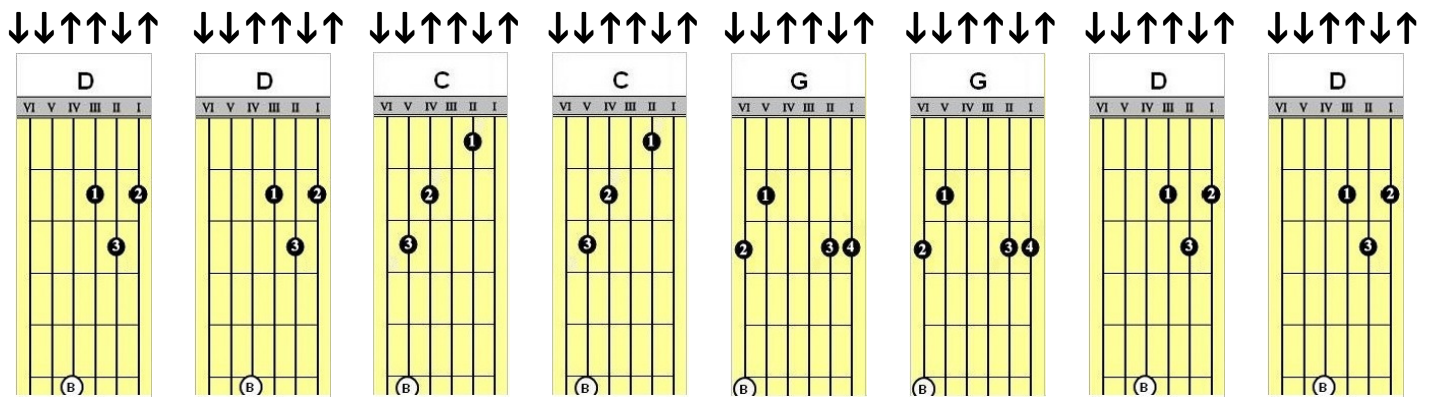

SWEET CHILD O' MINE

Words And Music By: Axl Rose, Slash and Izzy Stradlin

STEP 2

Just strum along with your right hand

INTRO

Two rows of guitar chord diagrams for the intro. Each diagram shows a guitar fretboard with strings VI, V, IV, III, II, I labeled at the top. The first row contains chords D, D, C, C, G, G, D, D. The second row contains chords D, D, C, C, G, G, D, D. Fingering numbers 1-5 are shown on the strings. A downward arrow is above each diagram.

Strum with your right hand in the pattern shown

A row of guitar chord diagrams for the strumming pattern. Above the diagrams are strumming arrows: ↓ ↓ ↑ ↑ ↓ ↓ ↑. The diagrams show chords D, D, C, C, G, G, D, D with fingering numbers 1-5. A circled 'B' is at the bottom of each diagram.

1. VERSE

CHORUS

2. VERSE

CHORUS

↓ ↓ ↑ ↑ ↓ ↓ ↑ ↑ ↓ ↓ ↑ ↑ ↓ ↓ ↑ ↑ ↓ ↓ ↑ ↑ ↓ ↓ ↑ ↑ ↓ ↓ ↑ ↑ ↓ ↓ ↑ ↑ ↓ ↓ ↑ ↑ ↓ ↓ ↑ ↑ ↓ ↓ ↑ ↑ ↓ ↓ ↑ ↑ ↓ ↓ ↑ ↑ ↓ ↓ ↑ ↑ ↓ ↓ ↑ ↑ ↓ ↓ ↑ ↑

D D C C G G D D

CHORUS

↓ ↓ ↑ ↑ ↓ ↓ ↑ ↑ ↓ ↓ ↑ ↑ ↓ ↓ ↑ ↑ ↓ ↓ ↑ ↑ ↓ ↓ ↑ ↑ ↓ ↓ ↑ ↑ ↓ ↓ ↑ ↑ ↓ ↓ ↑ ↑ ↓ ↓ ↑ ↑ ↓ ↓ ↑ ↑ ↓ ↓ ↑ ↑ ↓ ↓ ↑ ↑ ↓ ↓ ↑ ↑ ↓ ↓ ↑ ↑ ↓ ↓ ↑ ↑

A C D D A C D D

↓ ↓ ↑ ↑ ↓ ↓ ↑ ↑ ↓ ↓ ↑ ↑ ↓ ↓ ↑ ↑ ↓ ↓ ↑ ↑ ↓ ↓ ↑ ↑ ↓ ↓ ↑ ↑ ↓ ↓ ↑ ↑ ↓ ↓ ↑ ↑ ↓ ↓ ↑ ↑ ↓ ↓ ↑ ↑ ↓ ↓ ↑ ↑ ↓ ↓ ↑ ↑ ↓ ↓ ↑ ↑ ↓ ↓ ↑ ↑ ↓ ↓ ↑ ↑

A C D D A C D D

SOLO

↓ ↓ ↑ ↑ ↓ ↓ ↑ ↑ ↓ ↓ ↑ ↑ ↓ ↓ ↑ ↑ ↓ ↓ ↑ ↑ ↓ ↓ ↑ ↑ ↓ ↓ ↑ ↑ ↓ ↓ ↑ ↑ ↓ ↓ ↑ ↑ ↓ ↓ ↑ ↑ ↓ ↓ ↑ ↑ ↓ ↓ ↑ ↑ ↓ ↓ ↑ ↑ ↓ ↓ ↑ ↑ ↓ ↓ ↑ ↑ ↓ ↓ ↑ ↑