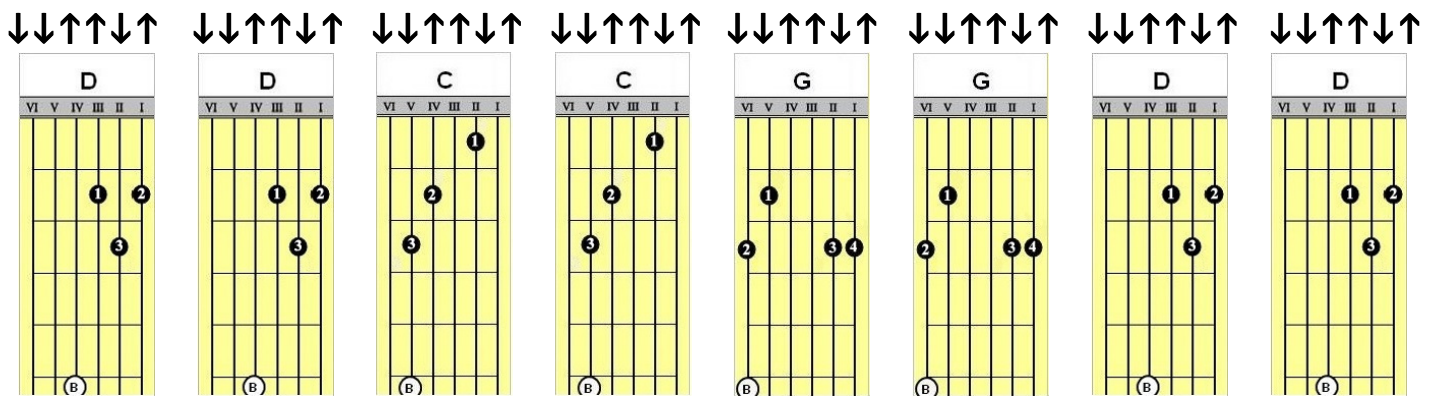

SWEET CHILD O' MINE

Words And Music By: Axl Rose, Slash and Izzy Stradlin

STEP 2

Just strum along with your right hand

INTRO

Two rows of guitar chord diagrams for the intro. Each diagram shows a guitar fretboard with strings VI, V, IV, III, II, I labeled at the top. The first row contains chords D, D, C, C, G, G, D, D. The second row contains chords D, D, C, C, G, G, D, D. Fingering numbers 1-5 are shown on the strings. A downward arrow is above each diagram.

Strum with your right hand in the pattern shown

A row of guitar chord diagrams for the strumming pattern. Above the diagrams are strumming arrows: ↓ ↓ ↑ ↑ ↓ ↓ ↑. The diagrams show chords D, D, C, C, G, G, D, D with fingering numbers 1-5. A circled 'B' is at the bottom of each diagram.

1. VERSE

CHORUS

2. VERSE

CHORUS

↓ ↓ ↑ ↑ ↓ ↓ ↑ ↑ ↓ ↓ ↑ ↑ ↓ ↓ ↑ ↑ ↓ ↓ ↑ ↑ ↓ ↓ ↑ ↑ ↓ ↓ ↑ ↑ ↓ ↓ ↑ ↑ ↓ ↓ ↑ ↑ ↓ ↓ ↑ ↑ ↓ ↓ ↑ ↑ ↓ ↓ ↑ ↑ ↓ ↓ ↑ ↑ ↓ ↓ ↑ ↑ ↓ ↓ ↑ ↑ ↓ ↓ ↑ ↑

D D C C G G D D

CHORUS

↓ ↓ ↑ ↑ ↓ ↓ ↑ ↑ ↓ ↓ ↑ ↑ ↓ ↓ ↑ ↑ ↓ ↓ ↑ ↑ ↓ ↓ ↑ ↑ ↓ ↓ ↑ ↑ ↓ ↓ ↑ ↑ ↓ ↓ ↑ ↑ ↓ ↓ ↑ ↑ ↓ ↓ ↑ ↑ ↓ ↓ ↑ ↑ ↓ ↓ ↑ ↑ ↓ ↓ ↑ ↑ ↓ ↓ ↑ ↑ ↓ ↓ ↑ ↑

A C D D A C D D

↓ ↓ ↑ ↑ ↓ ↓ ↑ ↑ ↓ ↓ ↑ ↑ ↓ ↓ ↑ ↑ ↓ ↓ ↑ ↑ ↓ ↓ ↑ ↑ ↓ ↓ ↑ ↑ ↓ ↓ ↑ ↑ ↓ ↓ ↑ ↑ ↓ ↓ ↑ ↑ ↓ ↓ ↑ ↑ ↓ ↓ ↑ ↑ ↓ ↓ ↑ ↑ ↓ ↓ ↑ ↑ ↓ ↓ ↑ ↑ ↓ ↓ ↑ ↑

A C D D A C D D

SOLO

↓ ↓ ↑ ↑ ↓ ↓ ↑ ↑ ↓ ↓ ↑ ↑ ↓ ↓ ↑ ↑ ↓ ↓ ↑ ↑ ↓ ↓ ↑ ↑ ↓ ↓ ↑ ↑ ↓ ↓ ↑ ↑ ↓ ↓ ↑ ↑ ↓ ↓ ↑ ↑ ↓ ↓ ↑ ↑ ↓ ↓ ↑ ↑ ↓ ↓ ↑ ↑ ↓ ↓ ↑ ↑ ↓ ↓ ↑ ↑ ↓ ↓ ↑ ↑