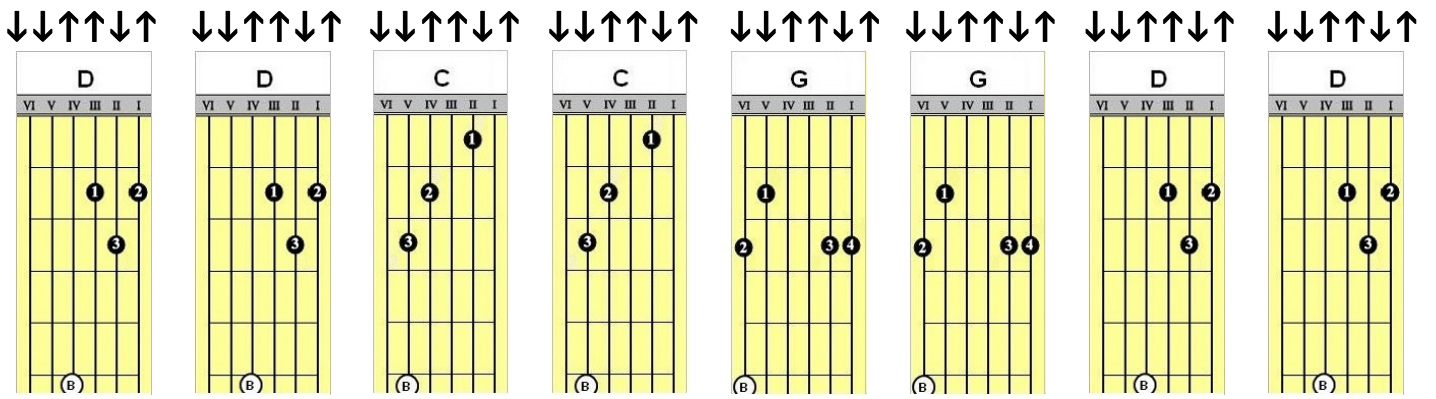

SWEET CHILD O' MINE

Words And Music By: Axl Rose, Slash and Izzy Stradlin

STEP 2

Just strum along with your right hand

INTRO

Two rows of guitar chord diagrams for the intro. Each diagram shows a guitar fretboard with strings VI, V, IV, III, II, I labeled at the top. The first row contains chords D, D, C, C, G, G, D, D. The second row contains chords D, D, C, C, G, G, D, D. Fingering numbers 1-5 are shown on the strings. A downward arrow is above each diagram.

Strum with your right hand in the pattern shown

A row of guitar chord diagrams for the strumming pattern. Above the diagrams are strumming arrows: ↓ ↓ ↑ ↑ ↓ ↓ ↑. The diagrams show chords D, D, C, C, G, G, D, D with fingering numbers 1-5. A circled 'B' is at the bottom of each diagram.

1. VERSE

CHORUS

2. VERSE

CHORUS

↓ ↓ ↑ ↑ ↓ ↓ ↑ ↑ ↓ ↓ ↑ ↑ ↓ ↓ ↑ ↑ ↓ ↓ ↑ ↑ ↓ ↓ ↑ ↑ ↓ ↓ ↑ ↑ ↓ ↓ ↑ ↑ ↓ ↓ ↑ ↑ ↓ ↓ ↑ ↑ ↓ ↓ ↑ ↑ ↓ ↓ ↑ ↑ ↓ ↓ ↑ ↑ ↓ ↓ ↑ ↑ ↓ ↓ ↑ ↑ ↓ ↓ ↑ ↑

D D C C G G D D

CHORUS

↓ ↓ ↑ ↑ ↓ ↓ ↑ ↑ ↓ ↓ ↑ ↑ ↓ ↓ ↑ ↑ ↓ ↓ ↑ ↑ ↓ ↓ ↑ ↑ ↓ ↓ ↑ ↑ ↓ ↓ ↑ ↑ ↓ ↓ ↑ ↑ ↓ ↓ ↑ ↑ ↓ ↓ ↑ ↑ ↓ ↓ ↑ ↑ ↓ ↓ ↑ ↑ ↓ ↓ ↑ ↑ ↓ ↓ ↑ ↑ ↓ ↓ ↑ ↑

A C D D A C D D

↓ ↓ ↑ ↑ ↓ ↓ ↑ ↑ ↓ ↓ ↑ ↑ ↓ ↓ ↑ ↑ ↓ ↓ ↑ ↑ ↓ ↓ ↑ ↑ ↓ ↓ ↑ ↑ ↓ ↓ ↑ ↑ ↓ ↓ ↑ ↑ ↓ ↓ ↑ ↑ ↓ ↓ ↑ ↑ ↓ ↓ ↑ ↑ ↓ ↓ ↑ ↑ ↓ ↓ ↑ ↑ ↓ ↓ ↑ ↑ ↓ ↓ ↑ ↑

A C D D A C D D

SOLO

↓ ↓ ↑ ↑ ↓ ↓ ↑ ↑ ↓ ↓ ↑ ↑ ↓ ↓ ↑ ↑ ↓ ↓ ↑ ↑ ↓ ↓ ↑ ↑ ↓ ↓ ↑ ↑ ↓ ↓ ↑ ↑ ↓ ↓ ↑ ↑ ↓ ↓ ↑ ↑ ↓ ↓ ↑ ↑ ↓ ↓ ↑ ↑ ↓ ↓ ↑ ↑ ↓ ↓ ↑ ↑ ↓ ↓ ↑ ↑ ↓ ↓ ↑ ↑