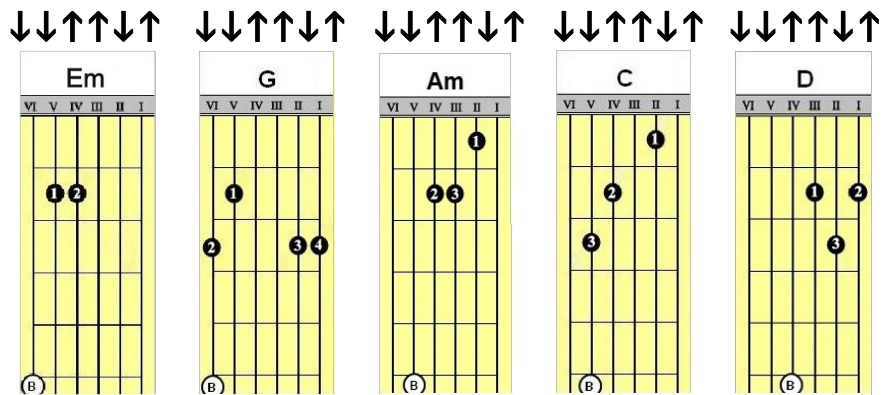

SWEET CHILD O' MINE

Words And Music By: Axl Rose, Slash and Izzy Stradlin

STEP 2

Just strum along with your right hand

INTRO

Two rows of guitar chord diagrams for the intro. Each diagram shows a guitar fretboard with strings VI, V, IV, III, II, I labeled at the top. The first row contains chords D, D, C, C, G, G, D, D. The second row contains chords D, D, C, C, G, G, D, D. Fingering numbers 1-5 are shown on the strings. A downward arrow is above each diagram.

Strum with your right hand in the pattern shown

A row of guitar chord diagrams for the strumming pattern. Above the diagrams are strumming arrows: ↓ ↓ ↑ ↑ ↓ ↓ ↑. The diagrams show chords D, D, C, C, G, G, D, D with fingering numbers 1-5. A circled 'B' is at the bottom of each diagram.

A C D D A C D D

↓ ↓ ↑ ↑ ↓ ↓ ↑ ↑ ↓ ↓ ↑ ↑ ↓ ↓ ↑ ↑ ↓ ↓ ↑ ↑ ↓ ↓ ↑ ↑ ↓ ↓ ↑ ↑ ↓ ↓ ↑ ↑ ↓ ↓ ↑ ↑ ↓ ↓ ↑ ↑ ↓ ↓ ↑ ↑ ↓ ↓ ↑ ↑ ↓ ↓ ↑ ↑ ↓ ↓ ↑ ↑ ↓ ↓ ↑ ↑ ↓ ↓ ↑ ↑

A C D D A C D D

SOLO

↓ ↓ ↑ ↑ ↓ ↓ ↑ ↑ ↓ ↓ ↑ ↑ ↓ ↓ ↑ ↑ ↓ ↓ ↑ ↑ ↓ ↓ ↑ ↑ ↓ ↓ ↑ ↑ ↓ ↓ ↑ ↑ ↓ ↓ ↑ ↑ ↓ ↓ ↑ ↑ ↓ ↓ ↑ ↑ ↓ ↓ ↑ ↑ ↓ ↓ ↑ ↑ ↓ ↓ ↑ ↑ ↓ ↓ ↑ ↑ ↓ ↓ ↑ ↑

OUTRO

↓ ↓ ↑ ↑ ↓ ↓ ↑ ↑ ↓ ↓ ↑ ↑ ↓ ↓ ↑ ↑ ↓ ↓ ↑ ↑ ↓ ↓ ↑ ↑ ↓ ↓ ↑ ↑ ↓ ↓ ↑ ↑ ↓ ↓ ↑ ↑ ↓ ↓ ↑ ↑

Em G Am C D

↓ ↓ ↑ ↑ ↓ ↓ ↑ ↑ ↓ ↓ ↑ ↑ ↓ ↓ ↑ ↑ ↓ ↓ ↑ ↑ ↓ ↓ ↑ ↑ ↓ ↓ ↑ ↑ ↓ ↓ ↑ ↑ ↓ ↓ ↑ ↑ ↓ ↓ ↑ ↑

Em G Am C D

Sweet Child O' Mine STEP 2