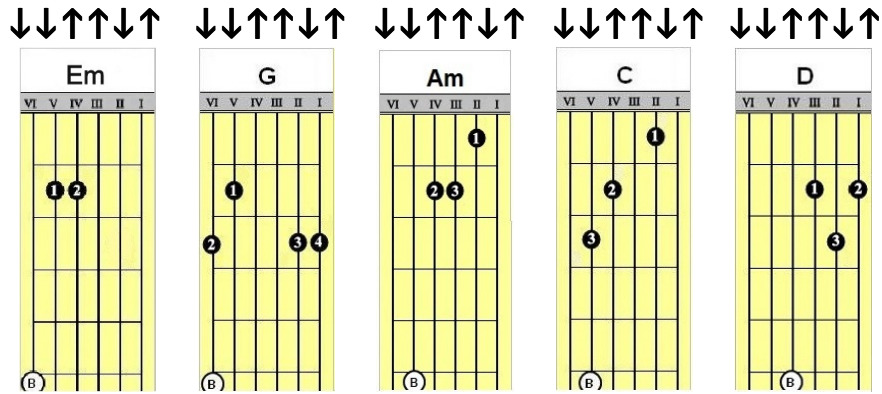

SWEET CHILD O' MINE

Words And Music By: Axl Rose, Slash and Izzy Stradlin

STEP 2

Just strum along with your right hand

INTRO

Two rows of guitar chord diagrams for the intro. Each diagram shows a guitar fretboard with strings VI, V, IV, III, II, I labeled at the top. The first row contains chords D, D, C, C, G, G, D, D. The second row contains chords D, D, C, C, G, G, D, D. Fingering numbers 1-5 are shown on the strings. A downward arrow is above each diagram.

Strum with your right hand in the pattern shown

A row of guitar chord diagrams for the strumming pattern. Above the diagrams are strumming arrows: ↓ ↓ ↑ ↑ ↓ ↓ ↑. The diagrams show chords D, D, C, C, G, G, D, D with fingering numbers 1-5. A circled 'B' is at the bottom of each diagram.

A C D D A C D D

↓ ↓ ↑ ↑ ↓ ↓ ↑ ↑ ↓ ↓ ↑ ↑ ↓ ↓ ↑ ↑ ↓ ↓ ↑ ↑ ↓ ↓ ↑ ↑ ↓ ↓ ↑ ↑ ↓ ↓ ↑ ↑ ↓ ↓ ↑ ↑ ↓ ↓ ↑ ↑ ↓ ↓ ↑ ↑ ↓ ↓ ↑ ↑ ↓ ↓ ↑ ↑ ↓ ↓ ↑ ↑ ↓ ↓ ↑ ↑ ↓ ↓ ↑ ↑

A C D D A C D D

SOLO

↓ ↓ ↑ ↑ ↓ ↓ ↑ ↑ ↓ ↓ ↑ ↑ ↓ ↓ ↑ ↑ ↓ ↓ ↑ ↑ ↓ ↓ ↑ ↑ ↓ ↓ ↑ ↑ ↓ ↓ ↑ ↑ ↓ ↓ ↑ ↑ ↓ ↓ ↑ ↑ ↓ ↓ ↑ ↑ ↓ ↓ ↑ ↑ ↓ ↓ ↑ ↑ ↓ ↓ ↑ ↑ ↓ ↓ ↑ ↑ ↓ ↓ ↑ ↑

OUTRO

↓ ↓ ↑ ↑ ↓ ↓ ↑ ↑ ↓ ↓ ↑ ↑ ↓ ↓ ↑ ↑ ↓ ↓ ↑ ↑ ↓ ↓ ↑ ↑ ↓ ↓ ↑ ↑ ↓ ↓ ↑ ↑ ↓ ↓ ↑ ↑ ↓ ↓ ↑ ↑

Em G Am C D

↓ ↓ ↑ ↑ ↓ ↓ ↑ ↑ ↓ ↓ ↑ ↑ ↓ ↓ ↑ ↑ ↓ ↓ ↑ ↑ ↓ ↓ ↑ ↑ ↓ ↓ ↑ ↑ ↓ ↓ ↑ ↑ ↓ ↓ ↑ ↑ ↓ ↓ ↑ ↑

Em G Am C D

Sweet Child O' Mine STEP 2